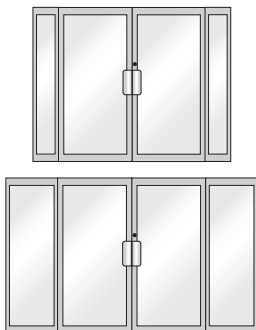

Aluminum Door Systems Product Measurements

SINGLE DOOR UNIT SIZING

SERIES	FRAME OSM	ROUGH OPENING
COMMERCE SGL UNIT, 6/8 HEIGHT	40" x 82"	40 1/2" x 82 1/4"
COMMERCE SGL UNIT, 7/0 HEIGHT	40" x 86"	40 1/2" x 86 1/4"

DOUBLE DOOR UNIT SIZING

SERIES	FRAME OSM	ROUGH OPENING
COMMERCE DBL UNIT, 6/8 HEIGHT	76" x 82"	76 1/2" x 82 1/4"
COMMERCE DBL UNIT, 7/0 HEIGHT	76" x 86"	76 1/2" x 86 1/4"
COMPLEX DBL EXT, 6/8 HEIGHT	76" x 82"	76 1/2" x 82 1/4"
COMPLEX DBL EXT, 7/0 HEIGHT	76" x 86"	76 1/2" x 82 1/4"
COMPLEX DBL INT, 6/8 HEIGHT	75 1/2" x 81 3/4"	76" x 82"
COMPLEX DBL INT, 7/0 HEIGHT	75 1/2" x 85 3/4"	76" x 86"

SINGLE DOOR WITH SIDELITE UNIT SIZING

SERIES: COMMERCE SGL SL	FRAME OSM	ROUGH OPENING
1x12" SIDELITE, 6/8 HEIGHT	54" x 82"	54 1/2" x 82 1/4"
1x12" SIDELITE, 7/0 HEIGHT	54" x 86"	54 1/2" x 86 1/4"
1x24" SIDELITE, 6/8 HEIGHT	66" x 82"	66 1/2" x 82 1/4"
1x24" SIDELITE 7/0 HEIGHT	66" x 86"	66 1/2" x 86 1/4"
2x12" SIDELITES 6/8 HEIGHT	68" x 82"	68 1/2" x 82 1/4"
2x12" SIDELITES 7/0 HEIGHT	68" x 86"	68 1/2" x 86 1/4"
2x24" SIDELITES 6/8 HEIGHT	92" x 82"	92 1/2" x 82 1/4"
2x24" SIDELITES 7/0 HEIGHT	92" x 86"	92 1/2" x 86 1/4"

DOUBLE DOOR WITH SIDELITE UNIT SIZING

SERIES: COMMERCE SGL SL	FRAME OSM	ROUGH OPENING
2x12", SIDELITES, 6/8 HEIGHT	104" x 82"	104 1/2" x 82 1/4"
2x12", SIDELITES, 7/0 HEIGHT	104" x 86"	104 1/2" x 86 1/4"
2x24", SIDELITES, 6/8 HEIGHT	128" x 82"	128 1/2" x 82 1/4"
2x24", SIDELITES, 7/0 HEIGHT	128" x 86"	128 1/2" x 86 1/4"