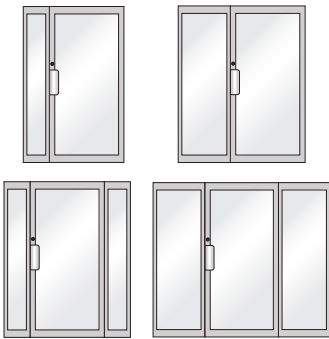

Aluminum Door Systems Product Measurements

SINGLE DOOR UNIT SIZING

SERIES	FRAME OSM	ROUGH OPENING
COMMERCE SGL UNIT, 6/8 HEIGHT	40" x 82"	40 1/2" x 82 1/4"
COMMERCE SGL UNIT, 7/0 HEIGHT	40" x 86"	40 1/2" x 86 1/4"

DOUBLE DOOR UNIT SIZING

SERIES	FRAME OSM	ROUGH OPENING
COMMERCE DBL UNIT, 6/8 HEIGHT	76" x 82"	76 1/2" x 82 1/4"
COMMERCE DBL UNIT, 7/0 HEIGHT	76" x 86"	76 1/2" x 86 1/4"
COMPLEX DBL EXT, 6/8 HEIGHT	76" x 82"	76 1/2" x 82 1/4"
COMPLEX DBL EXT, 7/0 HEIGHT	76" x 86"	76 1/2" x 82 1/4"
COMPLEX DBL INT, 6/8 HEIGHT	75 1/2" x 81 3/4"	76" x 82"
COMPLEX DBL INT, 7/0 HEIGHT	75 1/2" x 85 3/4"	76" x 86"

SINGLE DOOR WITH SIDELITE UNIT SIZING

SERIES: COMMERCE SGL SL	FRAME OSM	ROUGH OPENING
1x12" SIDELITE, 6/8 HEIGHT	54" x 82"	54 1/2" x 82 1/4"
1x12" SIDELITE, 7/0 HEIGHT	54" x 86"	54 1/2" x 86 1/4"
1x24" SIDELITE, 6/8 HEIGHT	66" x 82"	66 1/2" x 82 1/4"
1x24" SIDELITE 7/0 HEIGHT	66" x 86"	66 1/2" x 86 1/4"
2x12" SIDELITES 6/8 HEIGHT	68" x 82"	68 1/2" x 82 1/4"
2x12" SIDELITES 7/0 HEIGHT	68" x 86"	68 1/2" x 86 1/4"
2x24" SIDELITES 6/8 HEIGHT	92" x 82"	92 1/2" x 82 1/4"
2x24" SIDELITES 7/0 HEIGHT	92" x 86"	92 1/2" x 86 1/4"

DOUBLE DOOR WITH SIDELITE UNIT SIZING

SERIES: COMMERCE SGL SL	FRAME OSM	ROUGH OPENING
2x12", SIDELITES, 6/8 HEIGHT	104" x 82"	104 1/2" x 82 1/4"
2x12", SIDELITES, 7/0 HEIGHT	104" x 86"	104 1/2" x 86 1/4"
2x24", SIDELITES, 6/8 HEIGHT	128" x 82"	128 1/2" x 82 1/4"
2x24", SIDELITES, 7/0 HEIGHT	128" x 86"	128 1/2" x 86 1/4"